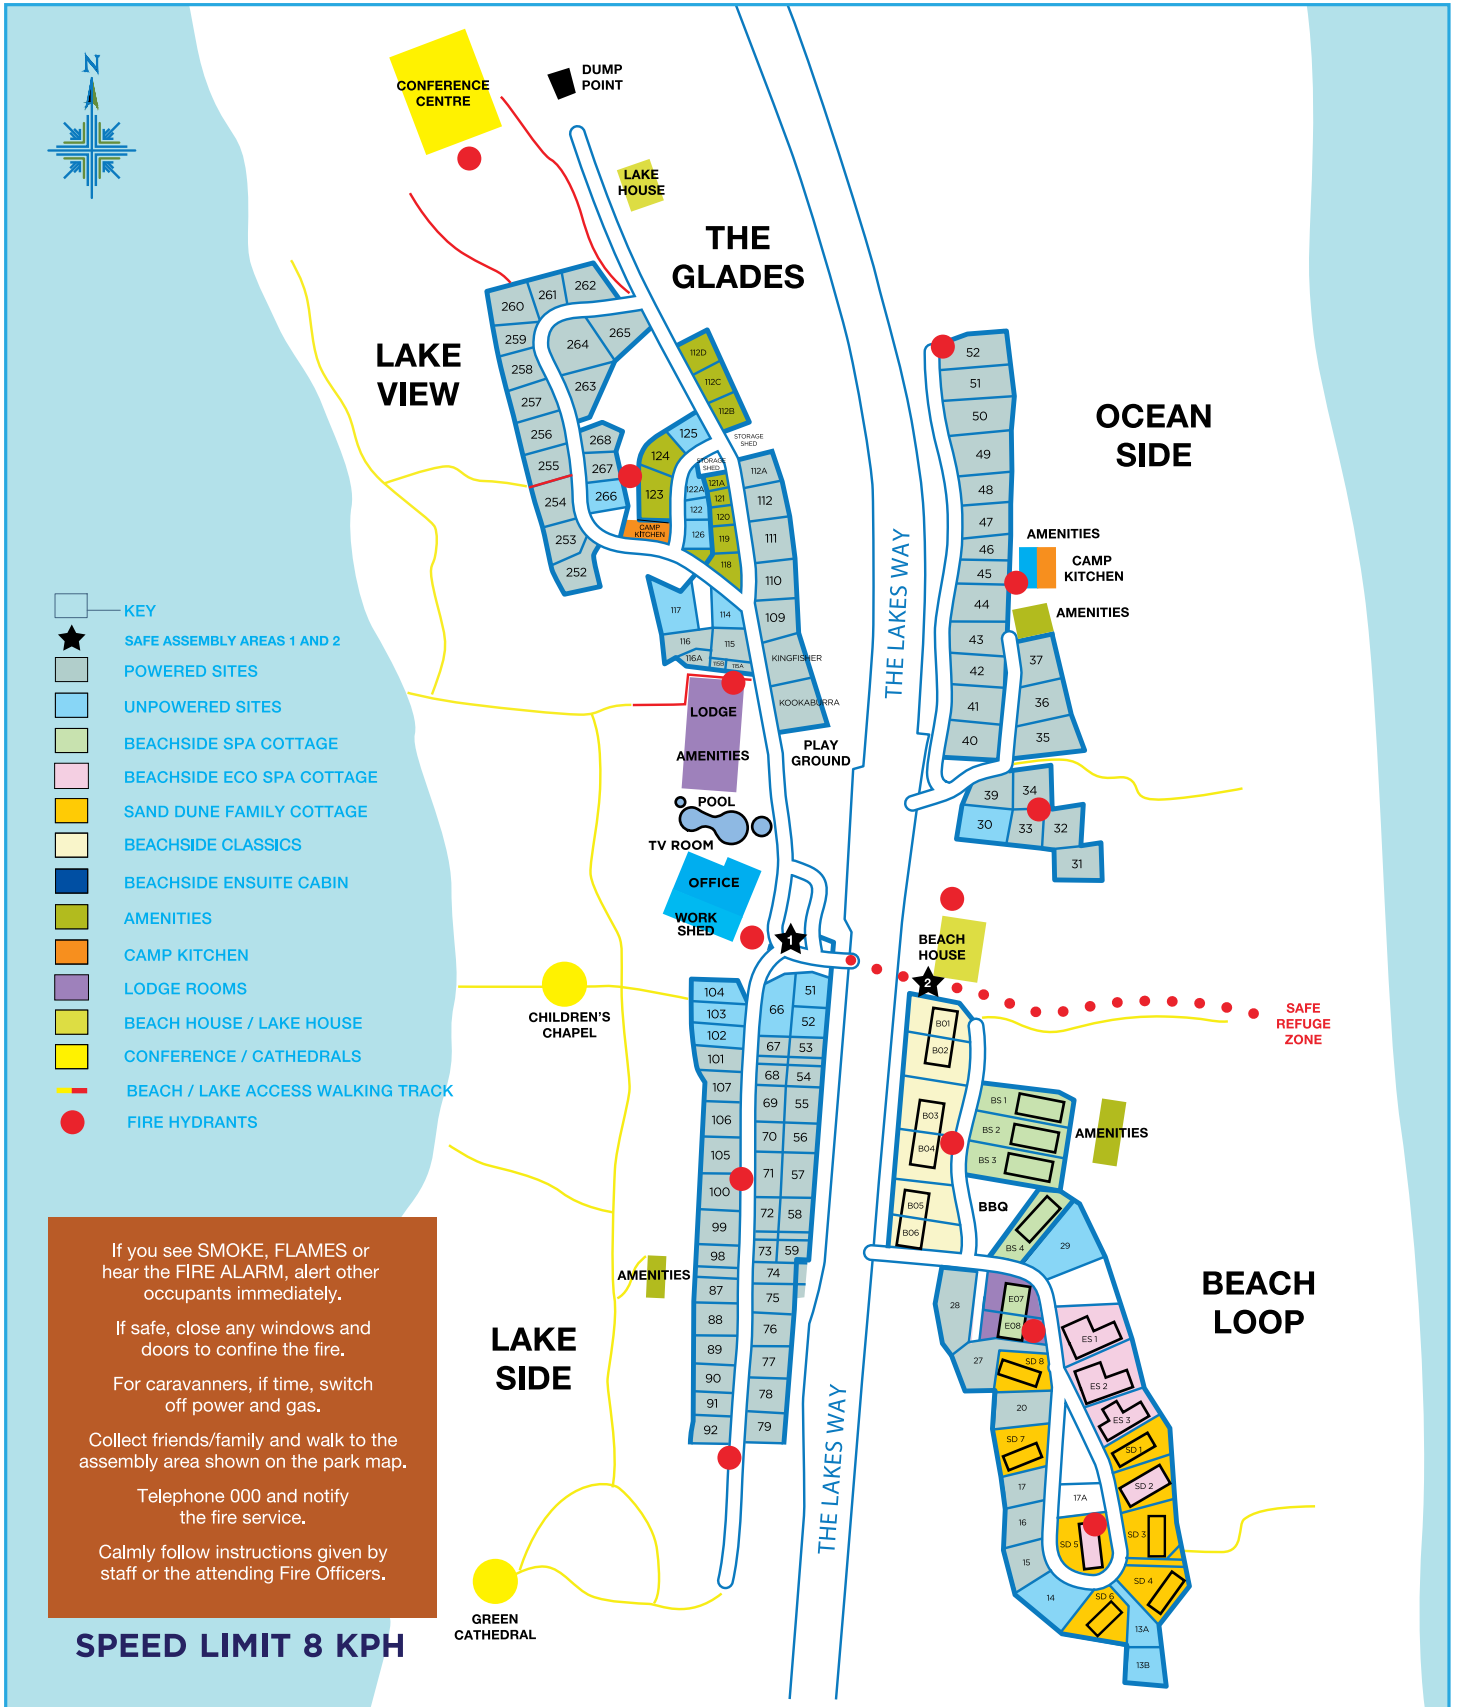

TIONA PALMS HOLIDAY PARK

4451 The Lakes Way, Pacific Palms NSW 2428
02 6554 0291

**TIONA PALMS
HOLIDAY PARK**

Review us on ...

www.tionapalmsholidaypark.com.au
tiona@southerncrossparks.com.au

If you see SMOKE, FLAMES or hear the FIRE ALARM, alert other occupants immediately.

If safe, close any windows and doors to confine the fire.

For caravanners, if time, switch off power and gas.

Collect friends/family and walk to the assembly area shown on the park map.

Telephone 000 and notify the fire service.

Calmly follow instructions given by staff or the attending Fire Officers.

SPEED LIMIT 8 KPH